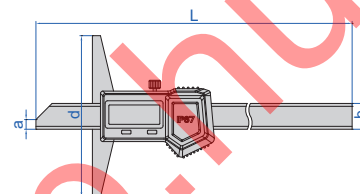

IP67 WATERPROOF DIGITAL DEPTH GAUGES

ATTENTION: NO DATA OUTPUT

ATTENTION: IT IS NECESSARY TO SET ZERO AFTER POWER ON EACH TIME

IP67
WATERPROOF

- IP67 dust/waterproof
- Resolution: 0.01mm/0.0005"
- Button function: zero, on/off, mm/inch, ABS/REL, hold
- Meet DIN862
- Battery CR2032
- Made of stainless steel

Code	Range	Accuracy	L	a	b	d
1149-150	0-150mm/0-6"	±0.03mm	240mm	6mm	16mm	100mm
1149-200	0-200mm/0-8"	±0.03mm	290mm	6mm	16mm	100mm
1149-300	0-300mm/0-12"	±0.03mm	390mm	6mm	16mm	150mm

DIGITAL DEPTH GAUGES (STANDARD TYPE)

POPULAR MODEL

DATA OUTPUT

- Non waterproof
- Buttons: on/off, zero, mm/inch
- Automatic power off, move the digital unit to turn on power
- Meet DIN862 (except 0-500mm/0-20", 0-1000mm/0-40", 0-1500mm/0-60")
- Battery CR2032
- Made of stainless steel

With data interface

Code	Range	Resolution	Accuracy	L	a	b	d	Data output cable (optional)
1141-150A	0-150mm/0-6"	0.01mm/0.0005"	±0.03mm	230	6	14.5	100	7315-25 (receiver is needed) page 5, 7214-25 page 11, 7302-21 page 20
1141-200A	0-200mm/0-8"	0.01mm/0.0005"	±0.03mm	280	6	14.5	100	
1141-300A	0-300mm/0-12"	0.01mm/0.0005"	±0.03mm	380	6	14.5	150	
1141-500A	0-500mm/0-20"	0.01mm/0.0005"	±0.05mm	585	7	15	150	7315-22 (receiver is needed) page 5, 7214-22 page 11, 7302-22 page 20
1141-5001A	0-500mm/0-20"	0.01mm/0.0005"	±0.05mm	585	7	15	200	
1141-1000A	0-1000mm/0-40"	0.01mm/0.0005"	±0.07mm	1188	7	18	150	
1141-10001A	0-1000mm/0-40"	0.01mm/0.0005"	±0.07mm	1188	7	18	200	
1141-10002A	0-1000mm/0-40"	0.01mm/0.0005"	±0.07mm	1188	7	18	250	
1141-10003A	0-1000mm/0-40"	0.01mm/0.0005"	±0.07mm	1188	7	18	300	
1141-1500A	0-1500mm/0-60"	0.01mm/0.0005"	±0.11mm	1695	7	18	200	

Built-in wireless (receiver code 7315-2/3/6/7/8/9 is needed)